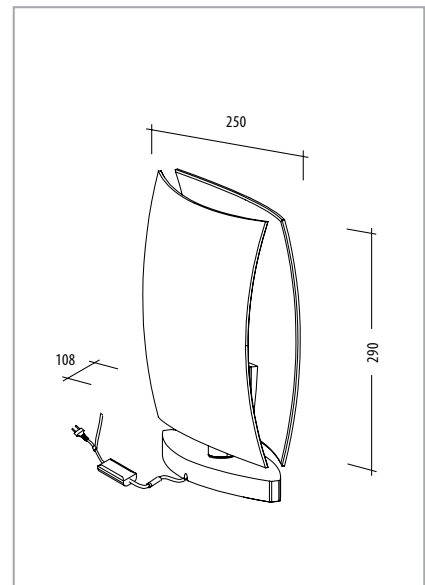

EUROPE . MIDDLE EAST . ASIA PACIFIC . THE AMERICAS

Product name	Reflection Table
Product Code	RefTLWBH / RefTLNBH
Description	The Reflection range comprises the finest quality crystal, aluminium and quartz glass. When unlit, they resemble a sculptural mirror, reflecting the surroundings, and when lit add a warm glow to any environment. The table version has glass panels of different opacity and can be turned 360 degrees to offer variable light levels.
LED Colour Temperature	2700K or 3500K
LED	1 x LED 4.2W
Size	290mm X 250mm
Type	Table
Colour / finish	Mirror/Black
Net Weight	2.65 kg
Gross Weight	5.05 kg
Cable Length	2500mm
Packaging Dimensions	438mm (L) x 275mm (W) x 108mm (H)